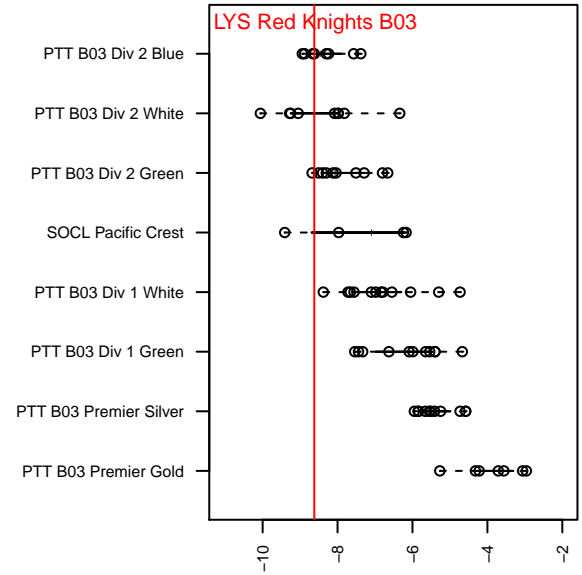

**attack and defense rating
relative to others at age
and all opponents in last 13 months**