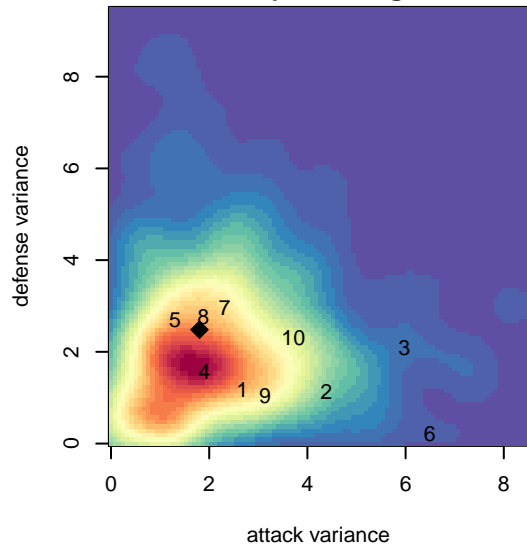

LYS Red Knights B03

, OR
 B03 total strength=388
 attack=0.35 defense=0.16
 fall league = PTT B03 Div 2 Blue
 spr league = Spr OYS B03 Div 2 Blue

alt names used:
 LYS Red Knights
 LYS Red Knights

Venues played:
 2015 PTT B03 Division 2 Blue
 2015 Spr OYS B03 Division 2 Blue

LYS Red Knights B03
 Dots are actual minus expected GF (blue circles) and GA (red triangles).
 Blue line is smoothed change in attack strength. Red is smoothed change in defense strength.

**attack and defense variance (black dot)
relative to other teams
and top 10 in region**